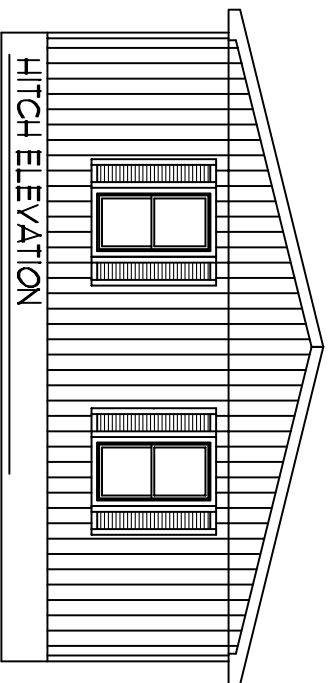

HITCH ELEVATION
UPGRADE EXTERIOR

HITCH ELEVATION
STANDARD EXTERIOR

FRONT ELEVATION
UPGRADE EXTERIOR

FRONT ELEVATION
STANDARD EXTERIOR

		TITLE:	
		EXT. ELEVATION	
MODEL:	NAME:	INIT.	
SEL344CS	ESTRELLA		
	SERIES:	DATE:	
	SIGNATURE:		
BACKLOG #:			
CUSTOMER:			
SALESMAN:			