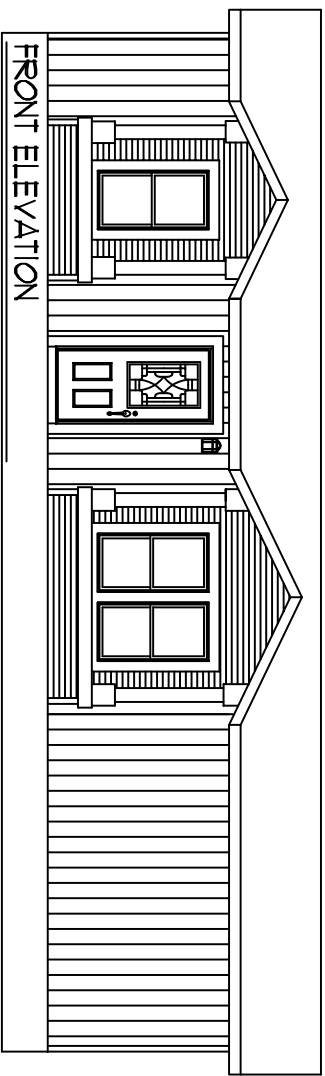

HITCH ELEVATION
UPGRADE EXTERIOR

HITCH ELEVATION
STANDARD EXTERIOR

FRONT ELEVATION
UPGRADE EXTERIOR

FRONT ELEVATION
STANDARD EXTERIOR

		TITLE:	
		EXT. ELEVATION	
MODEL:	NAME:	INIT.	
SEL344CS	ESTRELLA		
	SERIES:	DATE:	
	SIGNATURE:		
BACKLOG #:			
CUSTOMER:			
SALESMAN:			