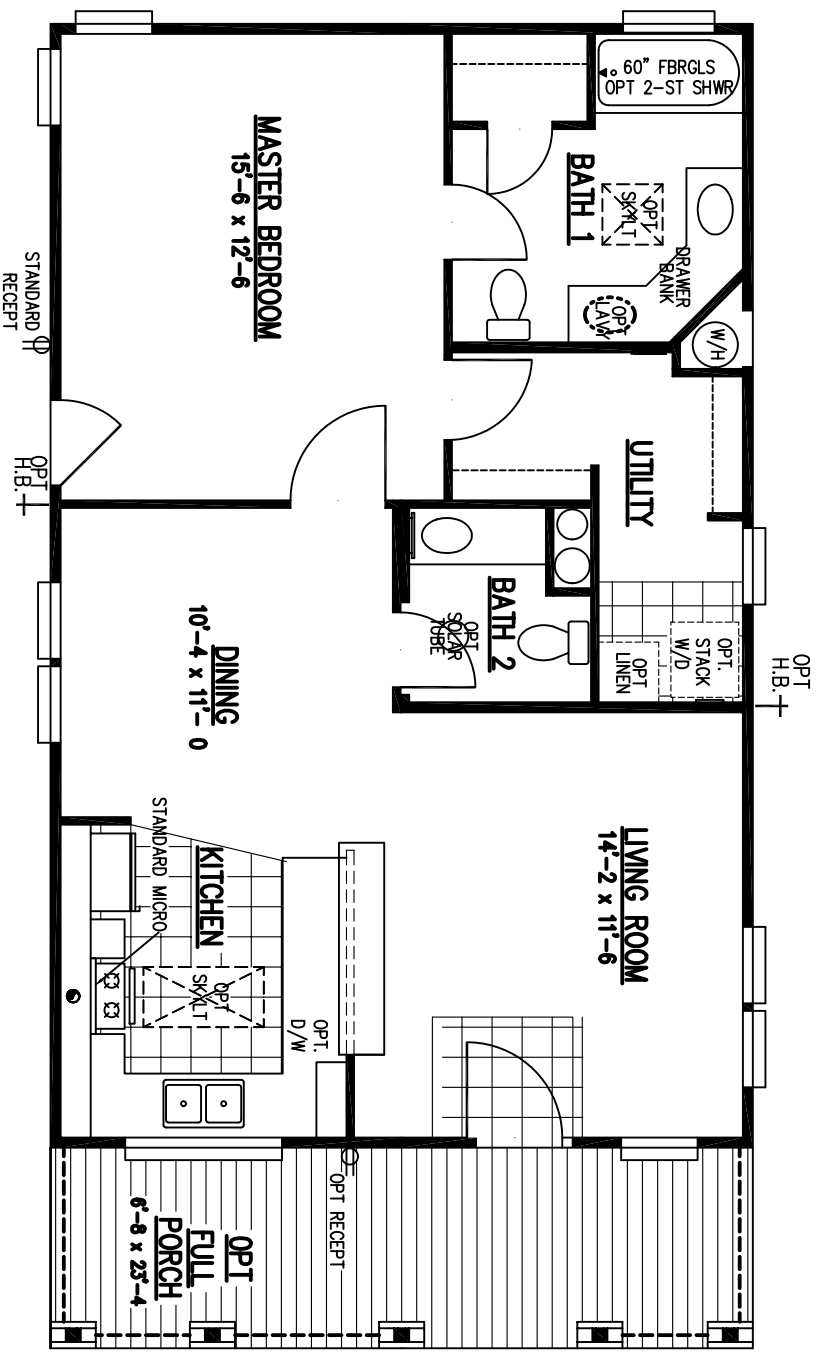

Palm Harbor Homes, Inc
 Copyright 2003
 All Rights Reserved

**MODEL SEL137A1
 HAWTHORNE**

23'-4" x 37'-4"
 APPROXIMATELY 870 SQ. FT.
 TEMPE, AZ REV: 8-18-04

Palm Harbor Homes, Inc
 Copyright 2003
 All Rights Reserved

**MODEL SEL137A1
 HAWTHORNE**

23'-4" x 37'-4"
 APPROXIMATELY 870 SQ. FT.
 TEMPE, AZ REV: 8-18-04