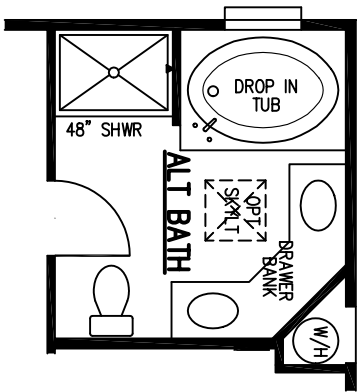

Palm Harbor Homes, Inc
 Copyright 2003
 All Rights Reserved

**MODEL SEL137A1
 HAWTHORNE**

23'-4" x 37'-4"
 APPROXIMATELY 870 SQ. FT.
 TEMPE, AZ REV: 8-18-04

Palm Harbor Homes, Inc
 Copyright 2003
 All Rights Reserved

**MODEL SEL137A1
 HAWTHORNE**

23'-4" x 37'-4"
 APPROXIMATELY 870 SQ. FT.
 TEMPE, AZ REV: 8-18-04