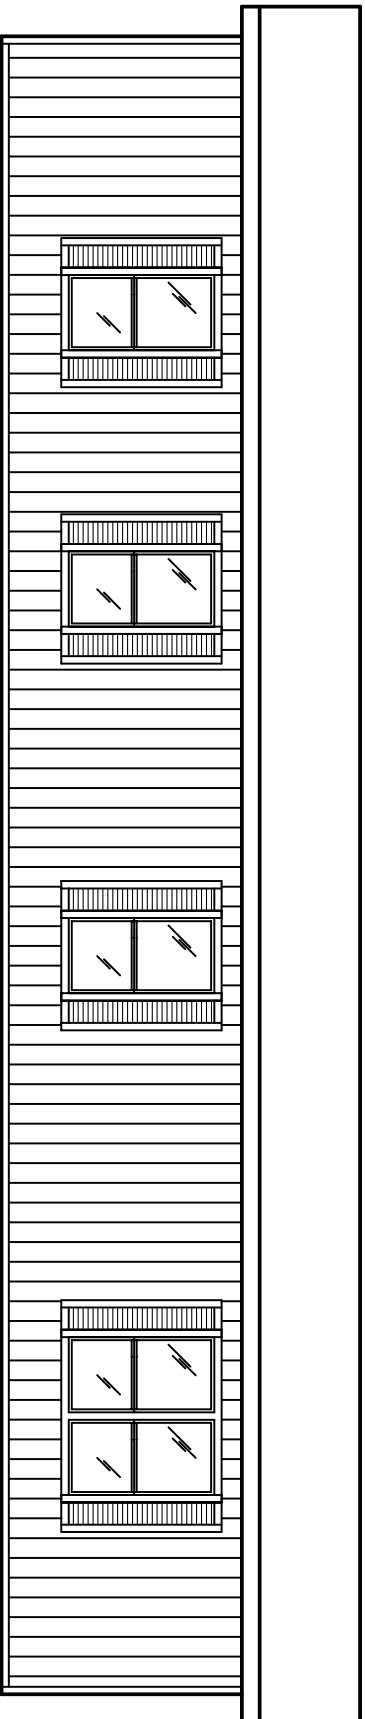

HITCH ELEVATION

STANDARD EXTERIOR

FRONT ELEVATION

STANDARD EXTERIOR

© COPYRIGHT 1999

Palm Harbor Homes
TEMPE, ARIZONA

TITLE:		NAME	
ELEVATION		SEJ356G3	
NAME:	HUNTINGTON	DATE:	
SERIES:	SIGNATURE	DATE:	
REVISION		INIT.	
DATE		DATE	
		INIT.	

BACKLOG #:	
CUSTOMER:	
SALESMAN:	