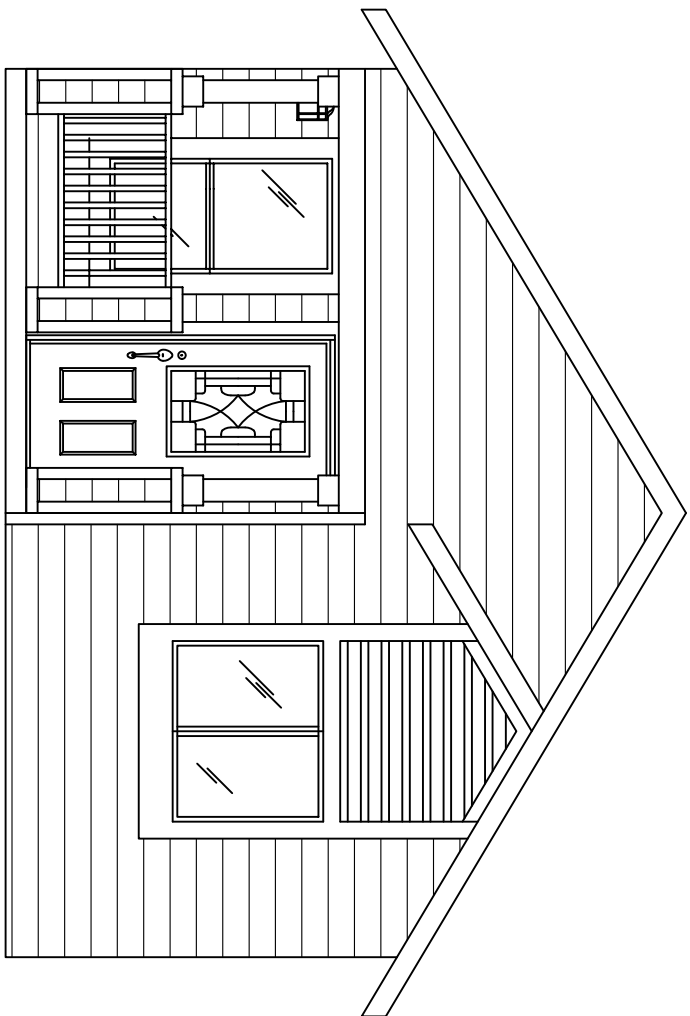

 Palm Harbor Homes, Inc
 Copyright 2003
 All Rights Reserved

MODEL SEJ356J6
'KENWOOD'

19'-8" x 56'-0"
 APPROXIMATELY 1035 SQ. FT.
 TEMPE, AZ REV: 9-6-03

REAR

FRONT

© COPYRIGHT 1999

Palm Harbor Homes
TEMPE, ARIZONA

TITLE:		MODEL: SEJ356J5		INIT.	JBC
ELEVATION		NAME: KENWOOD	DATE: 9-15-03		
DATE		SERIES: SIGNATURE	REVISION	INIT.	

BACKLOG #:	
CUSTOMER:	
SALESMAN:	