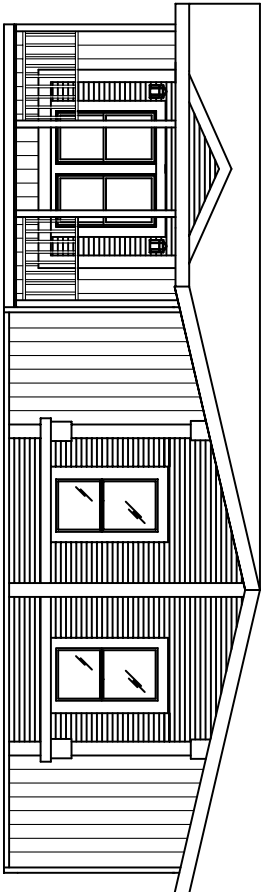

**MODEL SEP460H9
 LA VENTANA**

26'-8" x 60'-0"
 APPROXIMATELY 1891 SQ. FT.
 TEMPE, AZ REV: 7-1-03

FRONT ELEVATION

UPGRADE EXTERIOR

FRONT ELEVATION

UPGRADE EXTERIOR

FRONT ELEVATION

STANDARD EXTERIOR

FRONT ELEVATION

STANDARD EXTERIOR

© COPYRIGHT 1999

TITLE:	MODEL:	INT:	ABC
ELEVATION	SBP2460H9		
NAME:	LA VENTANA	DATE:	9-10-02
SERIES:	SUNBURST	INT:	
REVISION:			
DATE:			

BACKLOG #:	
CUSTOMER:	
SALESMAN:	