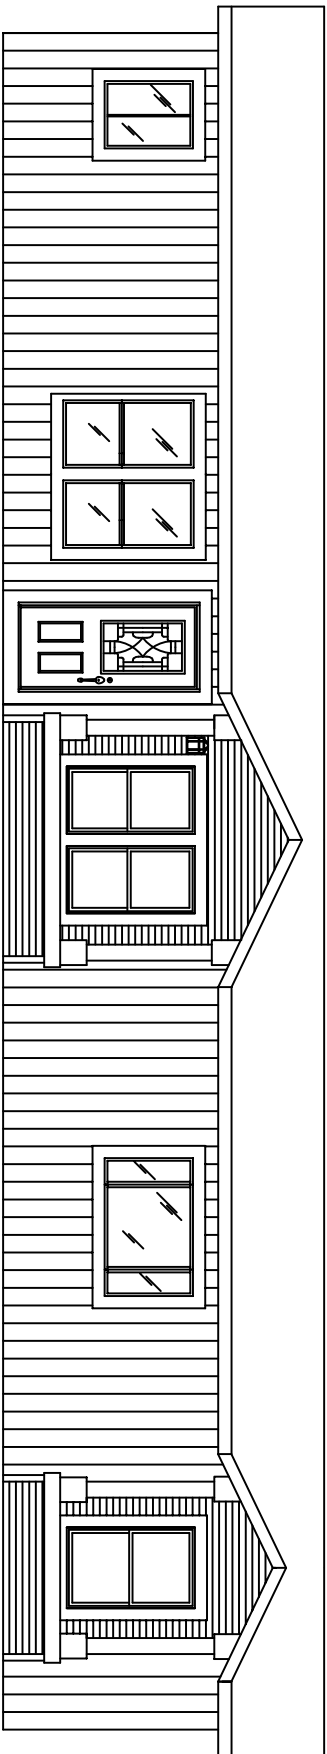

HITCH ELEVATION
STANDARD EXTERIOR

FRONT ELEVATION
STANDARD EXTERIOR

© COPYRIGHT 1999

TITLE:	MODEL:	INIT.	NAME
ELEVATION	PEPX64G4		
DATE	NAME: THE LEGEND	DATE:	DATE
	SERIES/SIGNATURE (PACKAGE)		INIT.
	REVISION		

BACKLOG #:	
CUSTOMER:	
SALESMAN:	