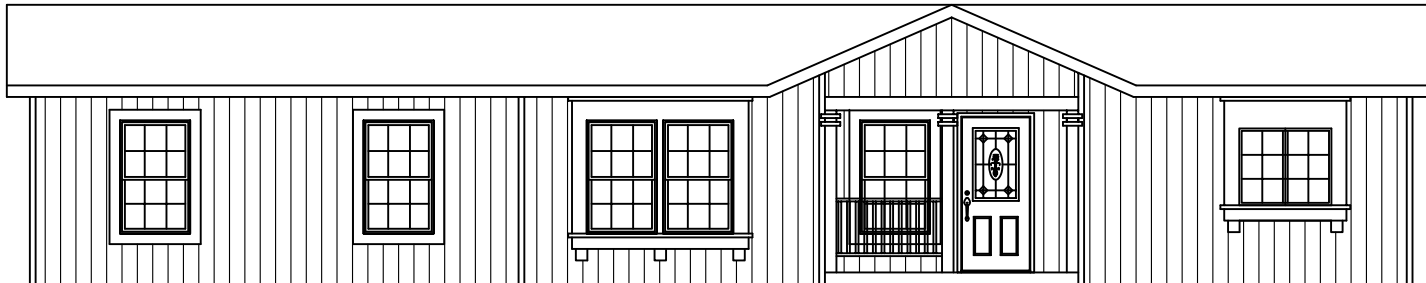

Palm Harbor Homes, Inc.  
 Copyright 2003  
 All Rights Reserved

**MODEL SEW460T5  
 MONACO**

40'-0" x 60'-0"  
 APPROXIMATELY 2400 SQ. FT.  
 TEMPE, AZ REV: 11-6-04

HITCH ELEVATION  
STANDARD EXTERIOR

FRONT ELEVATION  
STANDARD EXTERIOR

FRONT ELEVATION  
STANDARD EXTERIOR W/ ALT BATH

© COPYRIGHT 1999

TITLE: <b>ELEVATION</b>		MODEL: <b>SEW460T5</b>	INIT. <b>JBC</b>
		NAME: <b>MONACO</b>	DATE: <b>11-7-04</b>
		SERIES: <b>SIGNATURE</b>	
DATE	REVISION	INIT.	