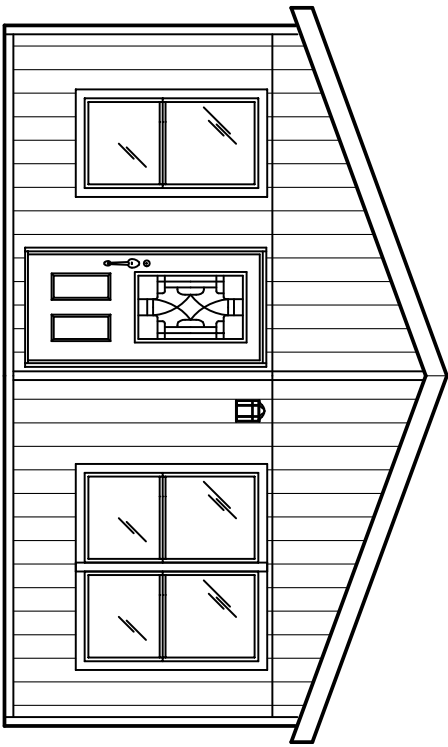

OPT S.G.D.

Palm Harbor Homes, Inc
Copyright © 2003
All Rights Reserved

**MODEL SEJ248E7
NEWPORT**

19'-8" x 48'-0"
APPROXIMATELY 944 SQ. FT.
TEMPE, AZ REV: 6-30-03

Palm Harbor Homes
 TEMPE, ARIZONA

RIGHT ELEVATION

FRONT ELEVATION

TITLE:		SEJ248E7		INIT.		NAME	
ELEVATION		NEWPORT		DATE:		DATE	
NAME:		D.S. OR S.S.		REVISION		INIT.	
DATE							

BACKLOG #:	
CUSTOMER:	
SALESMAN:	