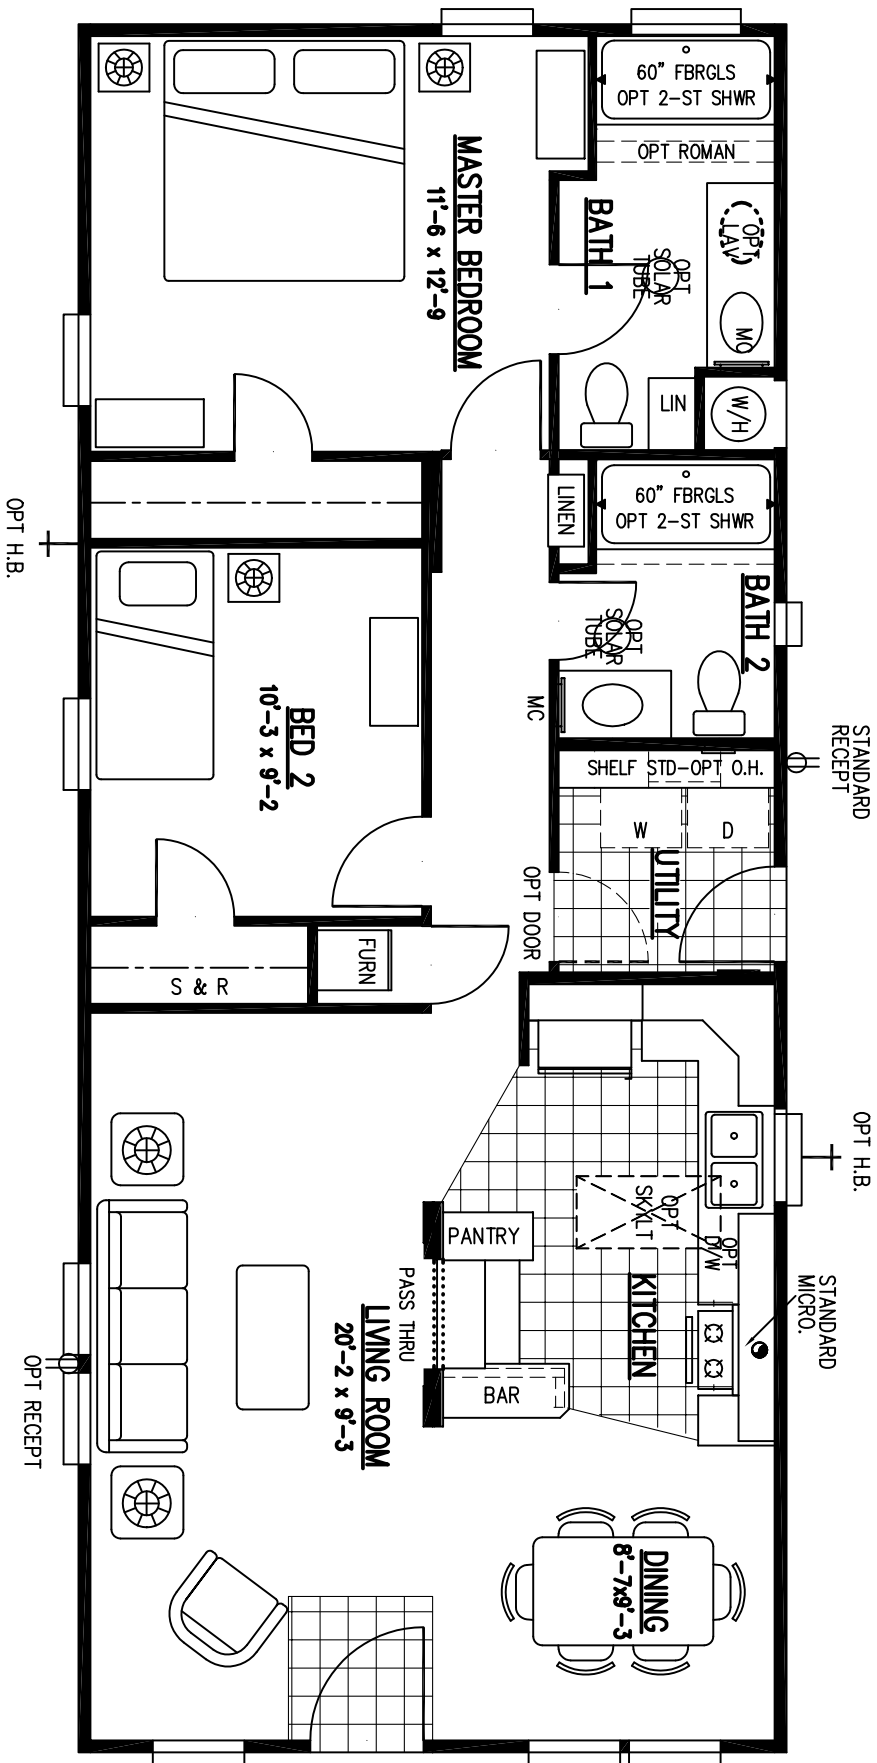

OPT S.G.D.

Palm Harbor Homes, Inc
Copyright © 2003
All Rights Reserved

**MODEL SEJ248E7
NEWPORT**

19'-8" x 48'-0"
APPROXIMATELY 944 SQ. FT.
TEMPE, AZ REV: 6-30-03

Palm Harbor Homes
 TEMPE, ARIZONA

RIGHT ELEVATION

FRONT ELEVATION

TITLE:		SEJ248E7		INIT.		NAME	
ELEVATION		NEWPORT		DATE:		DATE	
NAME:		D.S. OR S.S.		REVISION		INIT.	
DATE							

BACKLOG #:	
CUSTOMER:	
SALESMAN:	