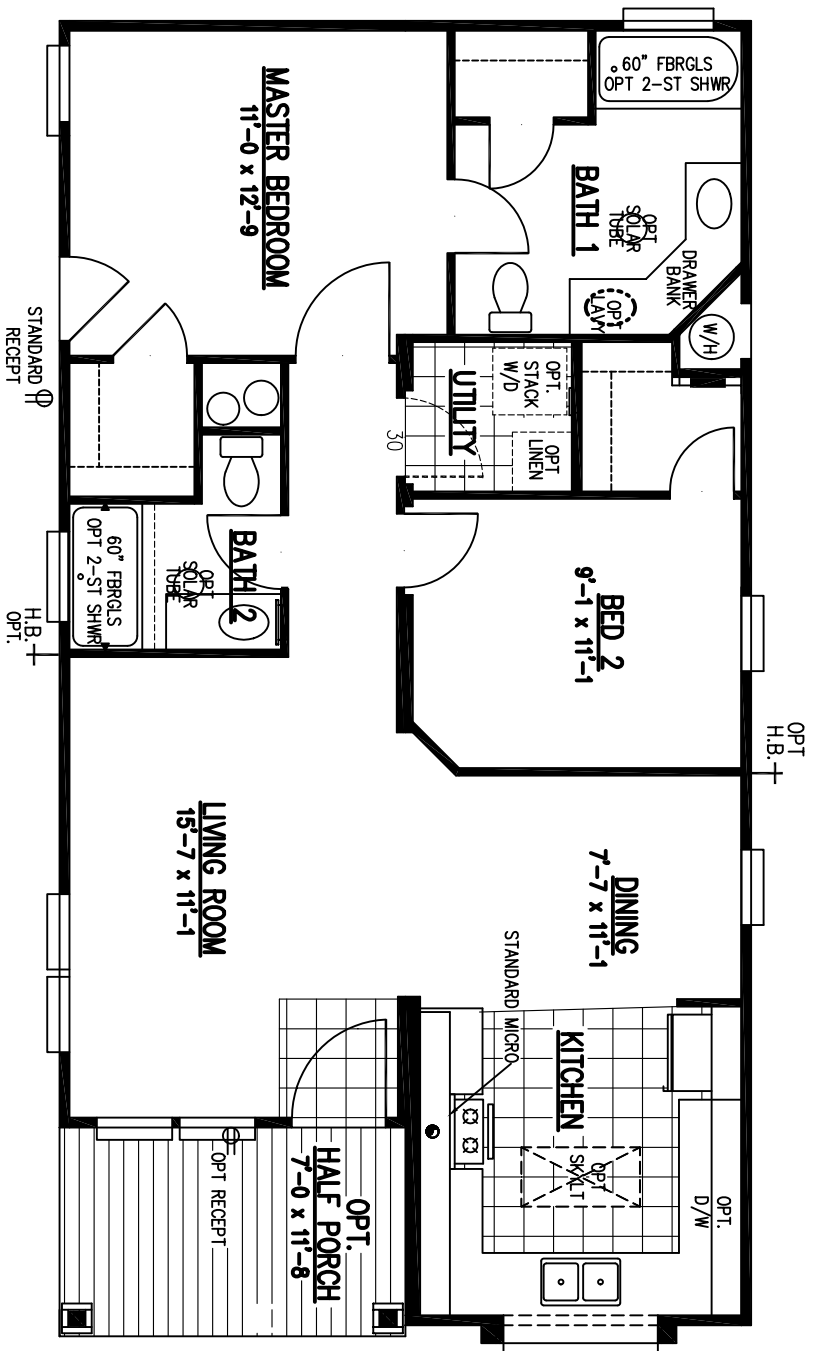

Palm Harbor Homes, Inc
Copyright 2003
All Rights Reserved

MODEL SEL244E2
WINSLOW

23'-4" x 44'-0"
APPROXIMATELY 942 SQ. FT.
TEMPE, AZ REV: 8-18-04

Palm Harbor Homes, Inc
Copyright 2003
All Rights Reserved

MODEL SEL244E2
WINSLOW

23'-4" x 44'-0"
APPROXIMATELY 942 SQ. FT.
TEMPE, AZ REV: 8-18-04