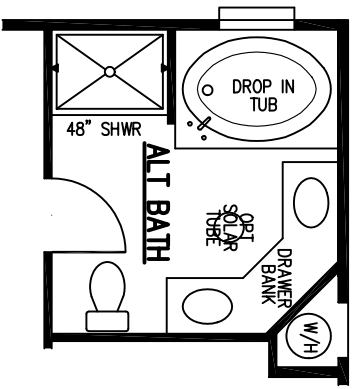

Palm Harbor Homes, Inc
Copyright 2003
All Rights Reserved

MODEL SEL244E2
WINSLOW

23'-4" x 44'-0"
APPROXIMATELY 942 SQ. FT.
TEMPE, AZ REV: 8-18-04

Palm Harbor Homes, Inc
Copyright 2003
All Rights Reserved

MODEL SEL244E2
WINSLOW

23'-4" x 44'-0"
APPROXIMATELY 942 SQ. FT.
TEMPE, AZ REV: 8-18-04